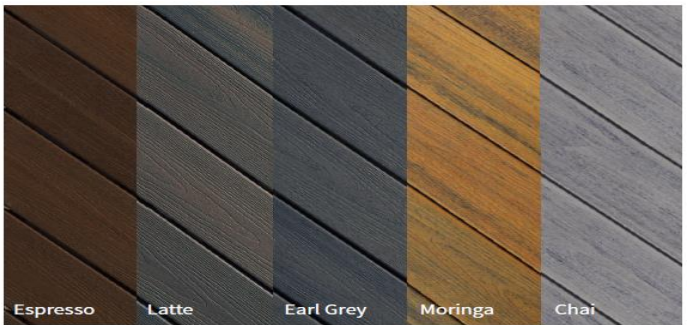

NEW from Fiberon-Sanctuary: We Found Your Next Oasis for Rest & Relaxation!

Fiberon Sanctuary: Chai

PermaTech capstock construction

- Our Three-sided PermaTech capstock construction resists staining and fading.

Bold, high-traction wood grain resists dirt buildup.

- Our most detailed wood grain to date keeps your deck cleaner, longer.

Multi-tonal colors with updated streaking

- Creates a realistic look similar to traditional wood deck boards.

40
Year
Stain, Fade, and
Performance
Warranty
Backed by a 40-year performance warranty
and a 40-year stain and fade warranty.

- ① 2 new colors – Chai and Moringa
- ② 95% recycled wood and plastic.
- ③ Resists splintering, rotting, cracking, insects, and decay
- ④ 40 – year warranty